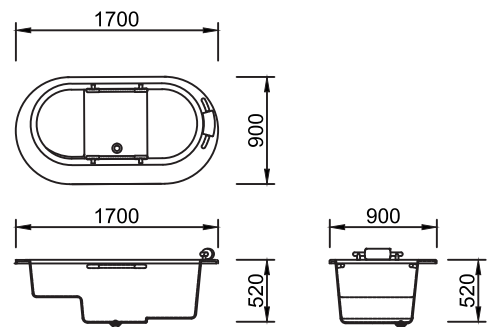

우노

| | |
|--------------------|------------------------|
| MODEL | UNO |
| Nominal dimensions | 1800mm x 1000mm |
| Bathing well depth | 1800mm x 900mm |
| | 420mm |

| | |
|--------------------------|--------------------|
| Number of whirlpool jets | 6 |
| Pump | 1 HP |
| Options | Blower pump |

쏘치오-A

| | |
|--------------------|-----------------------|
| MODEL | SOCIO - A |
| Nominal dimensions | 1500mm x 800mm |
| Bathing well depth | 490mm |

| | |
|--------------------------|---|
| Number of whirlpool jets | 3 |
| Pump | 1 HP |
| Options | Blower pump Head-rest / Grab-bar |

페스치노

| | |
|--------------------------|---|
| MODEL | FASCINO |
| Number of whirlpool jets | 4 |
| Nominal dimensions | 1700mm x 900mm |
| Bathing well depth | 520mm |
| Pump | 1 HP |
| Options | Blower pump Head-rest / Grab-bar |