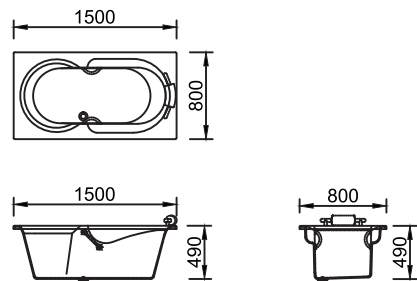

파체

| | |
|--------------------|------------------------|
| MODEL | PACE |
| Nominal dimensions | 1800mm x 1200mm |
| Bathing well depth | 1800mm x 1100mm |
| | 420mm |

| | |
|--------------------------|--------------------|
| Number of whirlpool jets | 6 |
| Pump | 1 HP |
| Options | Blower pump |

우노

| | |
|--------------------|------------------------|
| MODEL | UNO |
| Nominal dimensions | 1800mm x 1000mm |
| Bathing well depth | 1800mm x 900mm |
| | 420mm |

| | |
|--------------------------|--------------------|
| Number of whirlpool jets | 6 |
| Pump | 1 HP |
| Options | Blower pump |

쏘치오-A

| | |
|--------------------|-----------------------|
| MODEL | SOCIO - A |
| Nominal dimensions | 1500mm x 800mm |
| Bathing well depth | 490mm |

| | |
|--------------------------|---|
| Number of whirlpool jets | 3 |
| Pump | 1 HP |
| Options | Blower pump Head-rest / Grab-bar |

페스치노

| | |
|--------------------------|---|
| MODEL | FASCINO |
| Number of whirlpool jets | 4 |
| Nominal dimensions | 1700mm x 900mm |
| Bathing well depth | 520mm |
| Pump | 1 HP |
| Options | Blower pump Head-rest / Grab-bar |