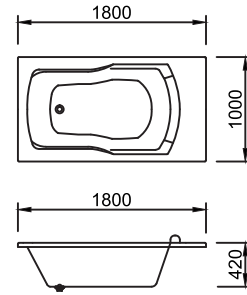

쏘치오-A

| | |
|--------------------|-----------------------|
| MODEL | SOCIO - A |
| Nominal dimensions | 1500mm x 800mm |
| Bathing well depth | 490mm |

| | |
|--------------------------|---|
| Number of whirlpool jets | 3 |
| Pump | 1 HP |
| Options | Blower pump Head-rest / Grab-bar |

페스치노

| | |
|--------------------------|---|
| MODEL | FASCINO |
| Number of whirlpool jets | 4 |
| Nominal dimensions | 1700mm x 900mm |
| Bathing well depth | 520mm |
| Pump | 1 HP |
| Options | Blower pump Head-rest / Grab-bar |

슬레

| | |
|--------------------------|------------------------|
| MODEL | SOLE |
| Number of whirlpool jets | 4 |
| Nominal dimensions | 1410mm x 1410mm |
| Bathing well depth | 450mm |
| Pump | 1 HP |
| Options | Blower pump |

유니카

| | |
|--------------------|------------------------|
| MODEL | UNICA |
| Nominal dimensions | 1800mm x 1000mm |
| Bathing well depth | 420mm |

| | |
|--------------------------|--------------------|
| Number of whirlpool jets | 6 |
| Pump | 1 HP |
| Options | Blower pump |