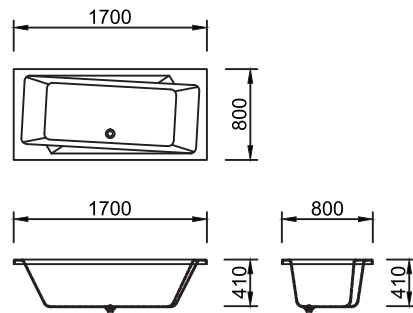

슬레

| | |
|--------------------------|------------------------|
| MODEL | SOLE |
| Number of whirlpool jets | 4 |
| Nominal dimensions | 1410mm x 1410mm |
| Bathing well depth | 450mm |
| Pump | 1 HP |
| Options | Blower pump |

유니카

| | |
|--------------------|------------------------|
| MODEL | UNICA |
| Nominal dimensions | 1800mm x 1000mm |
| Bathing well depth | 420mm |

| | |
|--------------------------|--------------------|
| Number of whirlpool jets | 6 |
| Pump | 1 HP |
| Options | Blower pump |

프레스코

| | |
|--------------------|-----------------------|
| MODEL | PRESCO |
| Nominal dimensions | 1700mm x 800mm |
| Bathing well depth | 410mm |

| | |
|--------------------------|---------------------------------|
| Number of whirlpool jets | 6 |
| Pump | 1 HP |
| Options | Blower pump Grab-bar |

아네모네

| | |
|--------------------|------------------------|
| MODEL | ANEMONE |
| Nominal dimensions | 1200mm x 1200mm |
| Bathing well depth | 380mm |

| | |
|--------------------------|--------------------|
| Number of whirlpool jets | 6 |
| Pump | 1 HP |
| Options | Blower pump |