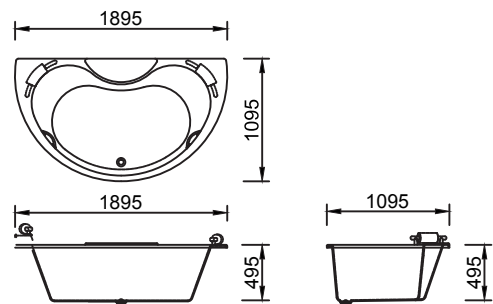

- 위의 사진은 이미지 컷으로 판매하는 제품이 아닙니다.

레그노

| | |
|--------------------------|------------------------|
| MODEL | REGNO |
| Number of whirlpool jets | 8 |
| Nominal dimensions | 2030mm x 1490mm |
| Bathing well depth | 650mm |
| Pump | 1 HP (2EA) |
| Options | Blower pump |

페시온

| | |
|--------------------------|------------------------|
| MODEL | PASSIONE |
| Number of whirlpool jets | 4 |
| Nominal dimensions | 1380mm x 1380mm |
| Bathing well depth | 430mm |
| Pump | 1 HP |
| Options | Blower pump |

카리나

| | |
|--------------------|------------------------|
| MODEL | KARINA |
| Nominal dimensions | 1600mm x 1600mm |
| Bathing well depth | 450mm |

스페란자

—

| MODEL | SPERANZA |
|--------------------------|-------------------------------------|
| Number of whirlpool jets | 4 |
| Nominal dimensions | 1895mm x 1095mm |
| Bathing well depth | 495mm |
| Pump | 1 HP |
| Options | Blower pump Head-rest / Grab-bar |

파체

| | |
|--------------------|------------------------|
| MODEL | PACE |
| Nominal dimensions | 1800mm x 1200mm |
| Bathing well depth | 1800mm x 1100mm |
| | 420mm |

| | |
|--------------------------|--------------------|
| Number of whirlpool jets | 6 |
| Pump | 1 HP |
| Options | Blower pump |