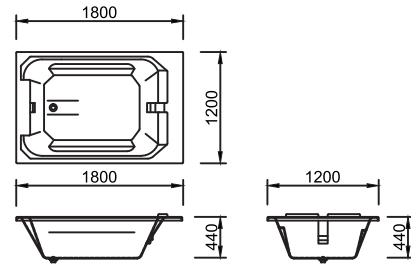

테라

| | |
|--------------------------|---|
| MODEL | TERRA |
| Number of whirlpool jets | 4 |
| Nominal dimensions | 1620mm x 830mm |
| Bathing well depth | 485mm |
| Pump | 1 HP |
| Options | Blower pump Head-rest / Grab-bar |

쏘리쏘

| | |
|--------------------|---------------------------------------|
| MODEL | SORISO |
| Nominal dimensions | 1550mm x 800mm |
| Bathing well depth | 440mm |
| Options | Blower pump Grab-bar |

벨로

MODEL | **BELLO**
Nominal dimensions | **1200mm x 800mm**
Bathing well depth | **495mm**

Pump | **1 HP**
Options | **Head-rest**
Grab-bar

에코치아

MODEL | **ECOCIA**
Nominal dimensions | **1800mm x 1300mm**
Bathing well depth | **1800mm x 1200mm**
Bathing well depth | **440mm**

Pump | **1 HP**
Options | **Blower pump**
Grab-bar

에코치아II

MODEL | **ECOCIA II**
Nominal dimensions | **1800mm x 1100mm**
Bathing well depth | **440mm**

Pump | **1 HP**
Options | **Blower pump**
Grab-bar

GRAZIA SERIES

Enjoyable, romantic and cozy life

How would you describe the ultimate bathroom? would it be an indulgent retreat with a large inviting tub and spa like atmosphere? Maybe you prefer a more theatrical style boasting bold colors and dramatic lighting. Of perhaps you like a classically appointed bathroom featuring a straight forward approach to its decor.