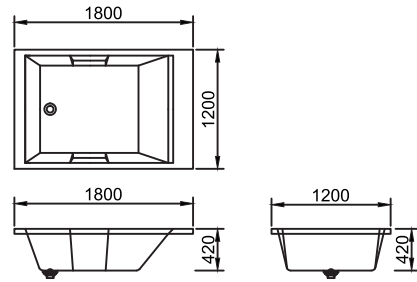

Number of whirlpool jets	6
Pump	1 HP
Options	Blower pump