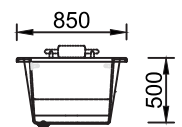

프레스코

| | |
|--------------------|-----------------------|
| MODEL | PRESCO |
| Nominal dimensions | 1700mm x 800mm |
| Bathing well depth | 410mm |

| | |
|--------------------------|---------------------------------|
| Number of whirlpool jets | 6 |
| Pump | 1 HP |
| Options | Blower pump Grab-bar |

아네모네

| | |
|--------------------|------------------------|
| MODEL | ANEMONE |
| Nominal dimensions | 1200mm x 1200mm |
| Bathing well depth | 380mm |

| | |
|--------------------------|--------------------|
| Number of whirlpool jets | 6 |
| Pump | 1 HP |
| Options | Blower pump |

아뜨라레

| | |
|--------------------------|---|
| MODEL | ATTRARRE |
| Number of whirlpool jets | 4 |
| Nominal dimensions | 1670mm x 850mm |
| Bathing well depth | 500mm |
| Pump | 1 HP |
| Options | Blower pump Head-rest / Grab-bar |