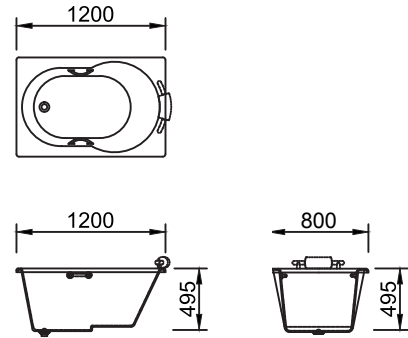

테라

| | |
|--------------------------|---|
| MODEL | TERRA |
| Number of whirlpool jets | 4 |
| Nominal dimensions | 1620mm x 830mm |
| Bathing well depth | 485mm |
| Pump | 1 HP |
| Options | Blower pump Head-rest / Grab-bar |

쏘리쏘

| | |
|--------------------|---------------------------------------|
| MODEL | SORISO |
| Nominal dimensions | 1550mm x 800mm |
| Bathing well depth | 440mm |
| Options | Blower pump Grab-bar |

벨로

MODEL | **BELLO**
Nominal dimensions | **1200mm x 800mm**
Bathing well depth | **495mm**

Pump | **1 HP**
Options | **Head-rest**
Grab-bar

에코치아

MODEL | **ECOCIA**
Nominal dimensions | **1800mm x 1300mm**
Bathing well depth | **1800mm x 1200mm**
Bathing well depth | **440mm**

Pump | **1 HP**
Options | **Blower pump**
Grab-bar

에코치아II

MODEL | **ECOCIA II**
Nominal dimensions | **1800mm x 1100mm**
Bathing well depth | **440mm**

Pump | **1 HP**
Options | **Blower pump**
Grab-bar

GRAZIA SERIES

Enjoyable, romantic and cozy life

How would you describe the ultimate bathroom? would it be an indulgent retreat with a large inviting tub and spa like atmosphere? Maybe you prefer a more theatrical style boasting bold colors and dramatic lighting. Of perhaps you like a classically appointed bathroom featuring a straight forward approach to its decor.