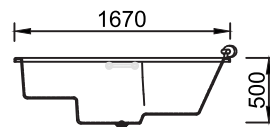

아뜨라레

MODEL	ATTRARRE
Number of whirlpool jets	4
Nominal dimensions	1670mm x 850mm
Bathing well depth	500mm
Pump	1 HP
Options	Blower pump Head-rest / Grab-bar