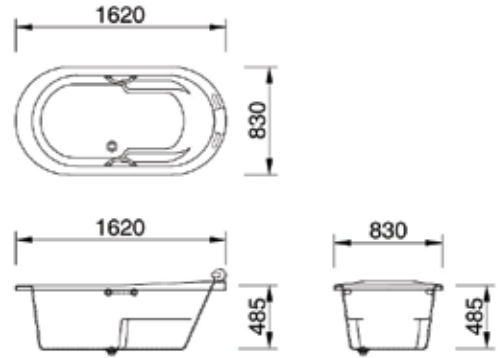

테라

MODEL	TERRA
Number of whirlpool jets	4
Nominal dimensions	1620mm x 830mm
Bathing well depth	485mm
Pump	1 HP
Options	Blower pump Head-rest / Grab-bar