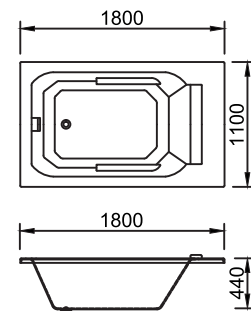

아네모네

| | |
|--------------------|------------------------|
| MODEL | ANEMONE |
| Nominal dimensions | 1200mm x 1200mm |
| Bathing well depth | 380mm |

| | |
|--------------------------|--------------------|
| Number of whirlpool jets | 6 |
| Pump | 1 HP |
| Options | Blower pump |

쏘리쏘

| | |
|--------------------|---------------------------------------|
| MODEL | SORISO |
| Nominal dimensions | 1550mm x 800mm |
| Bathing well depth | 440mm |
| Options | Blower pump Grab-bar |

벨로

MODEL | **BELLO**
Nominal dimensions | **1200mm x 800mm**
Bathing well depth | **495mm**

Pump | **1 HP**
Options | **Head-rest**
Grab-bar

에코치아

MODEL | **ECOCIA**
Nominal dimensions | **1800mm x 1300mm**
Bathing well depth | **1800mm x 1200mm**
Bathing well depth | **440mm**

Pump | **1 HP**
Options | **Blower pump**
Grab-bar

에코치아II

MODEL | **ECOCIA II**
Nominal dimensions | **1800mm x 1100mm**
Bathing well depth | **440mm**

Pump | **1 HP**
Options | **Blower pump**
Grab-bar

GRAZIA SERIES

Enjoyable, romantic and cozy life

How would you describe the ultimate bathroom? would it be an indulgent retreat with a large inviting tub and spa like atmosphere? Maybe you prefer a more theatrical style boasting bold colors and dramatic lighting. Of perhaps you like a classically appointed bathroom featuring a straight forward approach to its decor.