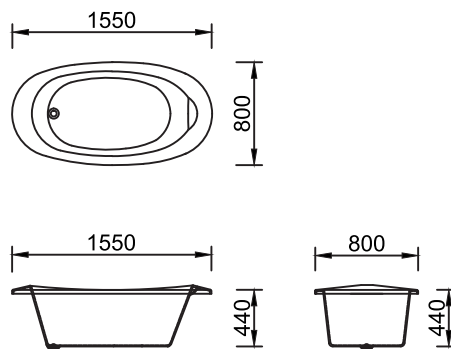

쏘리쏘

MODEL	SORISO
Nominal dimensions	1550mm x 800mm
Bathing well depth	440mm
Options	Blower pump Grab-bar