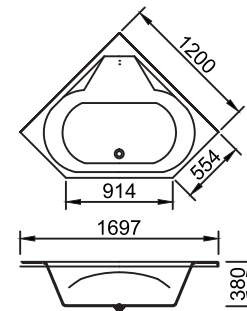

슬레

| | |
|--------------------------|------------------------|
| MODEL | SOLE |
| Number of whirlpool jets | 4 |
| Nominal dimensions | 1410mm x 1410mm |
| Bathing well depth | 450mm |
| Pump | 1 HP |
| Options | Blower pump |

유니카

| | |
|--------------------|------------------------|
| MODEL | UNICA |
| Nominal dimensions | 1800mm x 1000mm |
| Bathing well depth | 420mm |

| | |
|--------------------------|--------------------|
| Number of whirlpool jets | 6 |
| Pump | 1 HP |
| Options | Blower pump |

프레스코

| | |
|--------------------|-----------------------|
| MODEL | PRESCO |
| Nominal dimensions | 1700mm x 800mm |
| Bathing well depth | 410mm |

| | |
|--------------------------|---------------------------------|
| Number of whirlpool jets | 6 |
| Pump | 1 HP |
| Options | Blower pump Grab-bar |

아네모네

| | |
|--------------------|------------------------|
| MODEL | ANEMONE |
| Nominal dimensions | 1200mm x 1200mm |
| Bathing well depth | 380mm |

| | |
|--------------------------|--------------------|
| Number of whirlpool jets | 6 |
| Pump | 1 HP |
| Options | Blower pump |