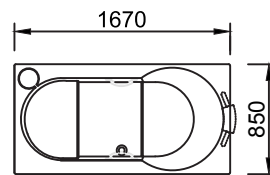

유니카

| | |
|--------------------|------------------------|
| MODEL | UNICA |
| Nominal dimensions | 1800mm x 1000mm |
| Bathing well depth | 420mm |

| | |
|--------------------------|--------------------|
| Number of whirlpool jets | 6 |
| Pump | 1 HP |
| Options | Blower pump |

프레스코

| | |
|--------------------|-----------------------|
| MODEL | PRESCO |
| Nominal dimensions | 1700mm x 800mm |
| Bathing well depth | 410mm |

| | |
|--------------------------|---------------------------------|
| Number of whirlpool jets | 6 |
| Pump | 1 HP |
| Options | Blower pump Grab-bar |

아네모네

| | |
|--------------------|------------------------|
| MODEL | ANEMONE |
| Nominal dimensions | 1200mm x 1200mm |
| Bathing well depth | 380mm |

| | |
|--------------------------|--------------------|
| Number of whirlpool jets | 6 |
| Pump | 1 HP |
| Options | Blower pump |

아뜨라레

| | |
|--------------------------|---|
| MODEL | ATTRARRE |
| Number of whirlpool jets | 4 |
| Nominal dimensions | 1670mm x 850mm |
| Bathing well depth | 500mm |
| Pump | 1 HP |
| Options | Blower pump Head-rest / Grab-bar |