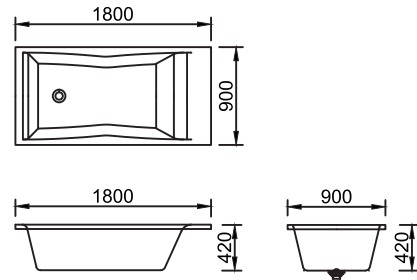

카리나

| | |
|--------------------|------------------------|
| MODEL | KARINA |
| Nominal dimensions | 1600mm x 1600mm |
| Bathing well depth | 450mm |

스페란자

—

| MODEL | SPERANZA |
|--------------------------|-------------------------------------|
| Number of whirlpool jets | 4 |
| Nominal dimensions | 1895mm x 1095mm |
| Bathing well depth | 495mm |
| Pump | 1 HP |
| Options | Blower pump Head-rest / Grab-bar |

파체

| | |
|--------------------|------------------------|
| MODEL | PACE |
| Nominal dimensions | 1800mm x 1200mm |
| Bathing well depth | 1800mm x 1100mm |
| | 420mm |

| | |
|--------------------------|--------------------|
| Number of whirlpool jets | 6 |
| Pump | 1 HP |
| Options | Blower pump |

우노

| | |
|--------------------|------------------------|
| MODEL | UNO |
| Nominal dimensions | 1800mm x 1000mm |
| Bathing well depth | 1800mm x 900mm |
| | 420mm |

| | |
|--------------------------|--------------------|
| Number of whirlpool jets | 6 |
| Pump | 1 HP |
| Options | Blower pump |

쏘치오-A

| | |
|--------------------|-----------------------|
| MODEL | SOCIO - A |
| Nominal dimensions | 1500mm x 800mm |
| Bathing well depth | 490mm |

| | |
|--------------------------|---|
| Number of whirlpool jets | 3 |
| Pump | 1 HP |
| Options | Blower pump Head-rest / Grab-bar |