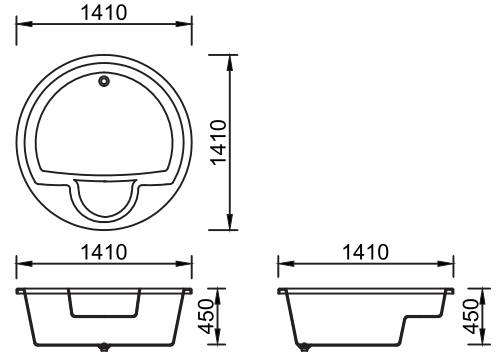

슬레

MODEL	SOLE
Number of whirlpool jets	4
Nominal dimensions	1410mm x 1410mm
Bathing well depth	450mm
Pump	1 HP
Options	Blower pump