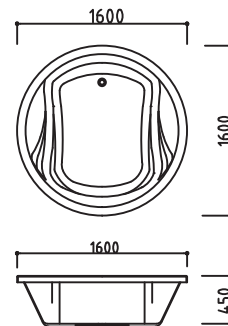

- 위의 사진은 이미지 컷으로 판매하는 제품이 아닙니다.

레그노

| | |
|--------------------------|------------------------|
| MODEL | REGNO |
| Number of whirlpool jets | 8 |
| Nominal dimensions | 2030mm x 1490mm |
| Bathing well depth | 650mm |
| Pump | 1 HP (2EA) |
| Options | Blower pump |

페시온

| | |
|--------------------------|------------------------|
| MODEL | PASSIONE |
| Number of whirlpool jets | 4 |
| Nominal dimensions | 1380mm x 1380mm |
| Bathing well depth | 430mm |
| Pump | 1 HP |
| Options | Blower pump |

카리나

| | |
|--------------------|------------------------|
| MODEL | KARINA |
| Nominal dimensions | 1600mm x 1600mm |
| Bathing well depth | 450mm |

스페란자

—

| MODEL | SPERANZA |
|--------------------------|-------------------------------------|
| Number of whirlpool jets | 4 |
| Nominal dimensions | 1895mm x 1095mm |
| Bathing well depth | 495mm |
| Pump | 1 HP |
| Options | Blower pump Head-rest / Grab-bar |

파체

| | |
|--------------------|------------------------|
| MODEL | PACE |
| Nominal dimensions | 1800mm x 1200mm |
| Bathing well depth | 1800mm x 1100mm |
| | 420mm |

| | |
|--------------------------|--------------------|
| Number of whirlpool jets | 6 |
| Pump | 1 HP |
| Options | Blower pump |