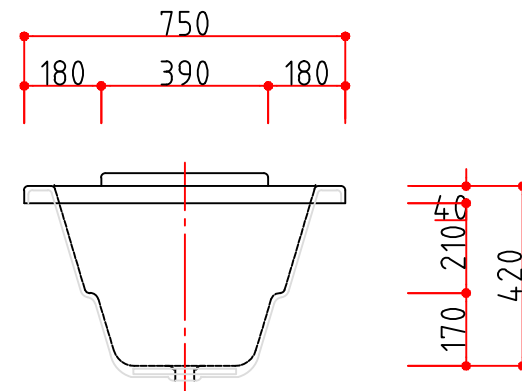

⊕ TOP VIEW

⊕ FRONT VIEW

⊕ SIDE VIEW

NOTES	REV. NO.	REV. DATE.	PROJECT TITLE
	REV 00	2013. 3. 7.	셀피오-A
	REV 01	2018. 10. 12. 배수구 변경	

셀피오-A

Design	Scale	1/NON
Drawn	DATE	2013. 3. 7.
Checked	Drawing Title	CELPIO-A
Approved	Drawing No.	IBT-1710 Sheet No. R-04