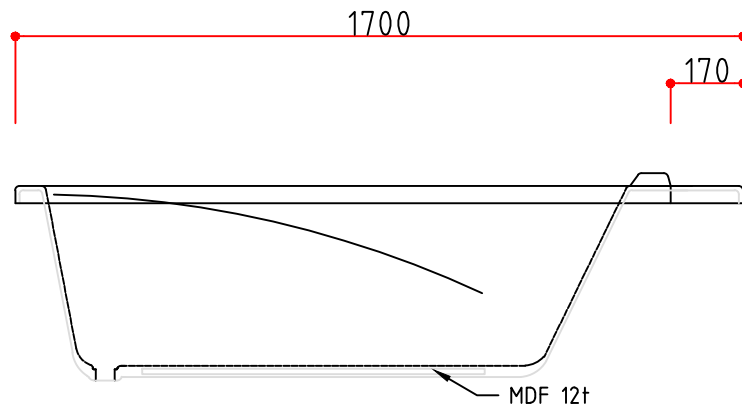

⊕ TOP VIEW

⊕ FRONT VIEW

⊕ SIDE VIEW

NOTES	REV. NO.	REV. DATE.	PROJECT TITLE
	REV 00	2013. 3. 7.	셀피오-A
	REV 01	2018. 10. 12. 배수구 변경	

셀피오-A

Design	Scale	1/NON
Drawn	DATE	2013. 3. 7.
Checked	Drawing Title	CELPIO-A
Approved	Drawing No.	IBT-1710 Sheet No. R-04