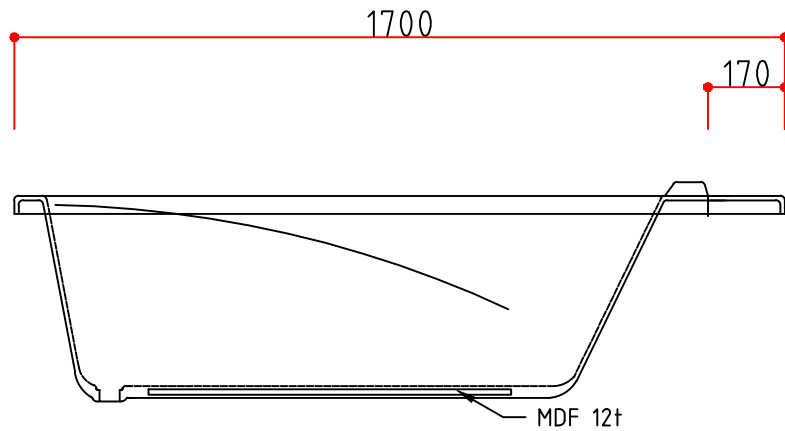

⊕ TOP VIEW

⊕ FRONT VIEW

⊕ SIDE VIEW

NOTES

REV NO.	REV DATE.	PROJECT TITLE
REV 00	2013. 3. 7.	셀피오-A
REV 01	2018. 10. 12.	

PROJECT TITLE

셀피오-A

Design	Scale
Drawn	DATE
Checked	Drawing Title
Approved	Drawing No. Sheet No.