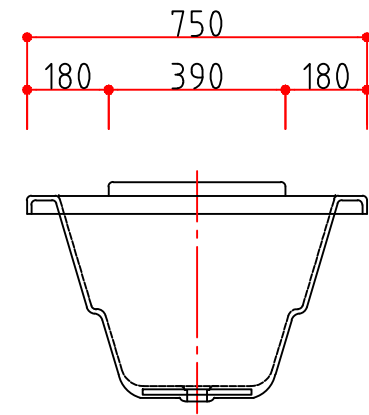

⊕ TOP VIEW

⊕ FRONT VIEW

⊕ SIDE VIEW

NOTES

REV NO.	REV DATE.	PROJECT TITLE
REV 00	2013. 3. 7.	셀피오-A
REV 01	2018. 10. 12.	

PROJECT TITLE

셀피오-A

Design	Scale
Drawn	DATE
Checked	Drawing Title
Approved	Drawing No. Sheet No.