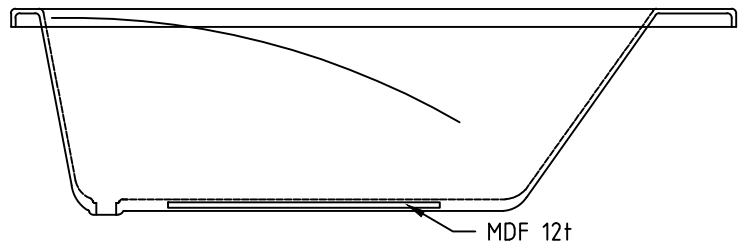

⊕ TOP VIEW

⊕ FRONT VIEW

⊕ SIDE VIEW

NOTES

REV NO.	REV DATE.	PROJECT TITLE
REV 00	2003. 10. 20.	셀피오
REV 01	2018. 10. 12.	

셀피오

Design	_____
Drawn	_____
Checked	_____
Approved	_____

Scale	1/NON
DATE	2003. 10. 20.
Drawing Title	CELPIO
Drawing No.	IBT-1610
Sheet No.	R-04