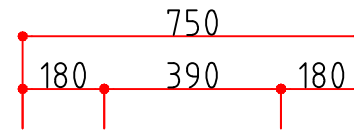

⊕ TOP VIEW

⊕ FRONT VIEW

⊕ SIDE VIEW

NOTES

REV NO.	REV DATE.	PROJECT TITLE
REV 00	2003. 10. 20.	셀피오
REV 01	2018. 10. 12.	

셀피오

Design	_____
Drawn	_____
Checked	_____
Approved	_____

Scale	1/NON
DATE	2003. 10. 20.
Drawing Title	CELPIO
Drawing No.	IBT-1610
Sheet No.	R-04