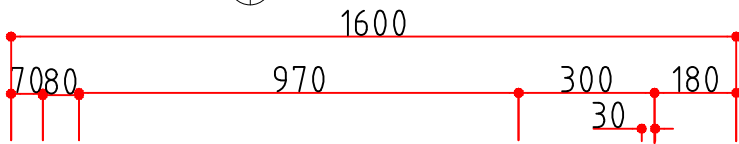

⊕ TOP VIEW

⊕ FRONT VIEW

⊕ SIDE VIEW

NOTES

REV NO.	REV DATE.	PROJECT TITLE
REV 00	2003. 10. 20.	셀피오
REV 01	2018. 10. 12.	

셀피오

Design	_____
Drawn	_____
Checked	_____
Approved	_____

Scale	1/NON
DATE	2003. 10. 20.
Drawing Title	CELPIO
Drawing No.	IBT-1610
Sheet No.	R-04