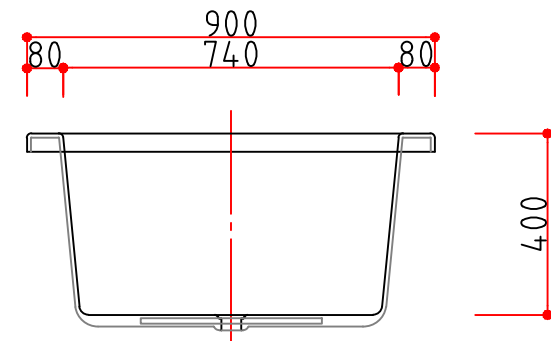

TOP VIEW

■ PRODUCT NAME

SPECCHIO

FRONT VIEW

SIDE VIEW

NOTES

REV NO.	REV DATE.	PROJECT TITLE
REV 00	2003. 10. 20.	스페치오
REV 01	2018. 10. 12.	
REV 02	2021. 04. 29.	

PROJECT TITLE

스페치오

Design	Scale
Drawn	DATE
Checked	Drawing Title
Approved	Drawing No.

1/NON
2003. 10. 20.
SPECCHIO
IBT-1622 Sheet No. R-10

interQua FACTORY
 299-36, WANGNIM-RI SEONGHWAN-EUP,
 CHEONAN-SI CHUNGCHONGNAM-DO,
 REPUBLIC OF KOREA
 TEL : +82 - 41 - 531 - 7207.8
 F A X : +82 - 41 - 531 - 7209