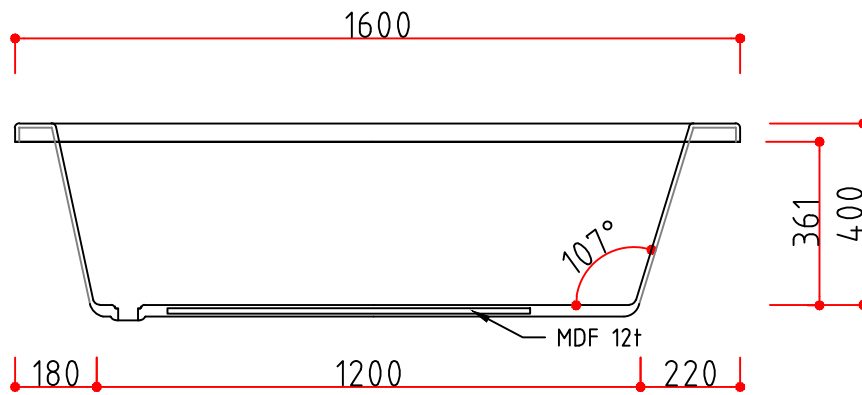

TOP VIEW

■ PRODUCT NAME

SPECCHIO

FRONT VIEW

SIDE VIEW

NOTES

REV NO.	REV DATE.	PROJECT TITLE
REV 00	2003. 10. 20.	스페치오
REV 01	2018. 10. 12.	
REV 02	2021. 04. 29.	

PROJECT TITLE

스페치오

Design	Scale
Drawn	DATE
Checked	Drawing Title
Approved	Drawing No.

1/NON
2003. 10. 20.
SPECCHIO
IBT-1622 Sheet No. R-10

interQua FACTORY
 299-36, WANGNIM-RI SEONGHWAN-EUP,
 CHEONAN-SI CHUNGCHONGNAM-DO,
 REPUBLIC OF KOREA
 TEL : +82 - 41 - 531 - 7207.8
 F A X : +82 - 41 - 531 - 7209