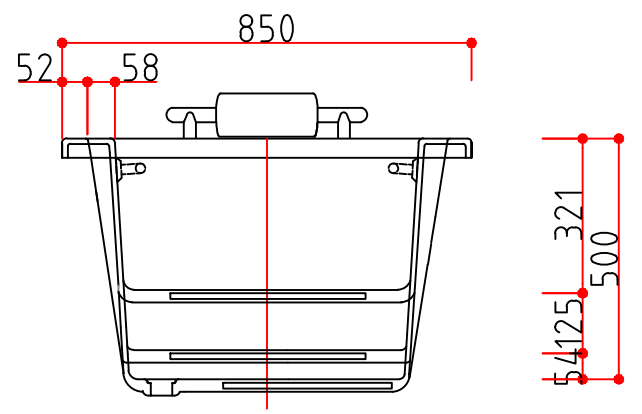

TOP VIEW

■ PRODUCT NAME
ATTRARRE

FRONT VIEW

SIDE VIEW

NOTES

REV NO.	REV DATE.	
REV 00	2003. 10. 20.	
REV 01	2018. 10. 12.	배수구 변경

PROJECT TITLE
아뜨라레

Scale 1/NON
DATE 2003. 10. 20.
Drawing Title ATTRARRE
Drawing No. IBT-1602 Sheet No. L-06