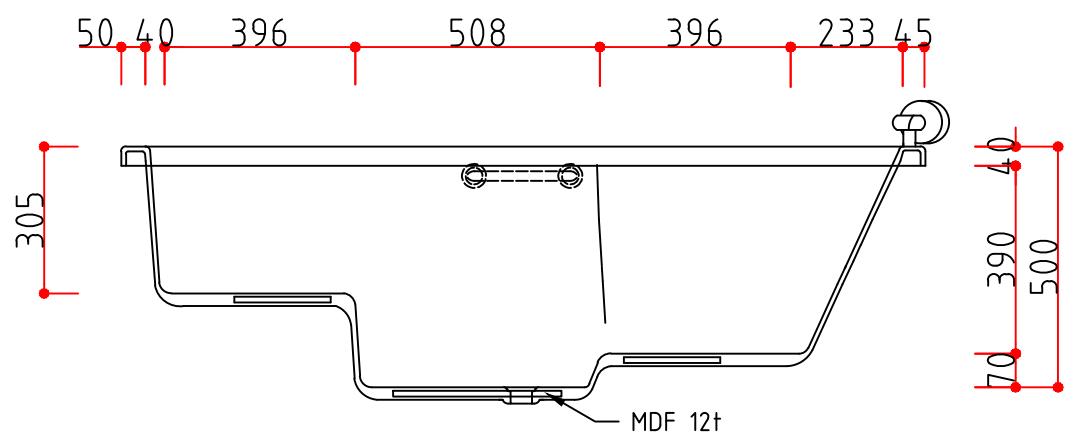

TOP VIEW

■ PRODUCT NAME
ATTRARRE

FRONT VIEW

SIDE VIEW

NOTES

REV NO.	REV DATE.	
REV 00	2003. 10. 20.	
REV 01	2018. 10. 12.	배수구 변경

PROJECT TITLE
아뜨라레

Scale 1/NON
DATE 2003. 10. 20.
Drawing Title ATTRARRE
Drawing No. IBT-1602 Sheet No. L-06