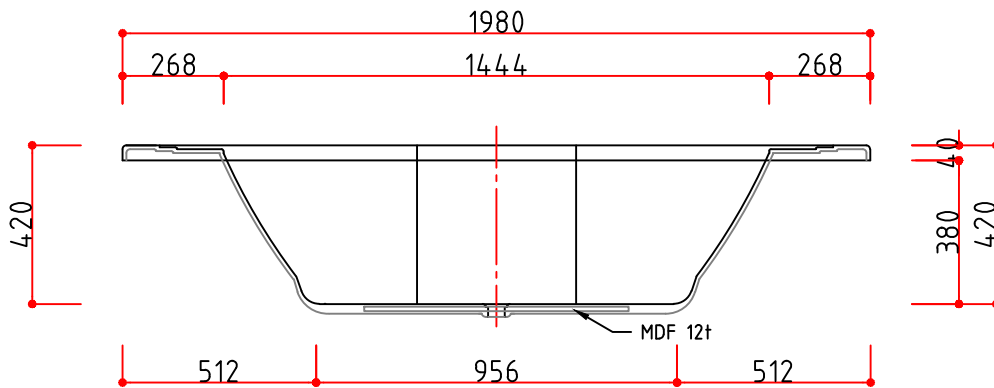

⊕ TOP VIEW

■ PRODUCT NAME

ETERNO

⊕ FRONT VIEW

⊕ SIDE VIEW

NOTES

REV NO.	REV DATE.	PROJECT TITLE
REV 00	2003. 10. 20.	에테르노
REV 01	2018. 10. 12.	

PROJECT TITLE

에테르노

Design	Scale
Drawn	DATE
Checked	Drawing Title
Approved	Drawing No.

1/NON	2003. 10. 20.
ETERNO	Sheet No. R-12

interQua FACTORY
 299-36, WANGNIM-RI SEONGHWAN-EUP,
 CHEONAN-SI CHUNGCHEONGNAM-DO,
 REPUBLIC OF KOREA
 TEL : +82 - 41 - 531 - 7207.8
 F A X : +82 - 41 - 531 - 7209