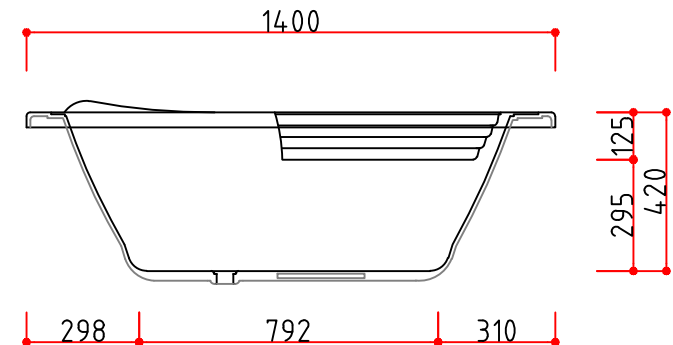

⊕ TOP VIEW

■ PRODUCT NAME

ETERNO

⊕ FRONT VIEW

⊕ SIDE VIEW

NOTES

REV NO.	REV DATE.	PROJECT TITLE
REV 00	2003. 10. 20.	에테르노
REV 01	2018. 10. 12.	

PROJECT TITLE