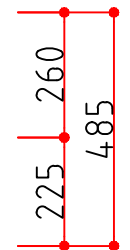

MDF 12t

NOTES

REV NO.

REV 00
REV 01

REV DATE.

2003. 10. 20.
2018. 10. 12.

배수구 변경

PROJECT TITLE

테라

Design

Drawn

Checked

Approved

Scale

DATE

Drawing Title

Drawing No.

1/NON

2003. 10. 20.

TERRA

IBT-1603 Sheet No. L-04

International bathware

■ interQua FACTORY

299-36, WANGNIM-RI SEONGHWAN-EUP, CHEONAN-SI CHUNGCHONGNAM-DO, REPUBLIC OF KOREA