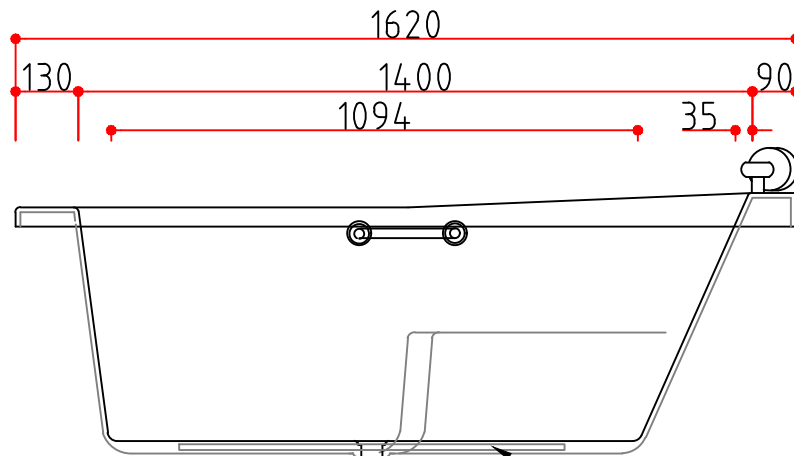

TOP VIEW

FRONT VIEW