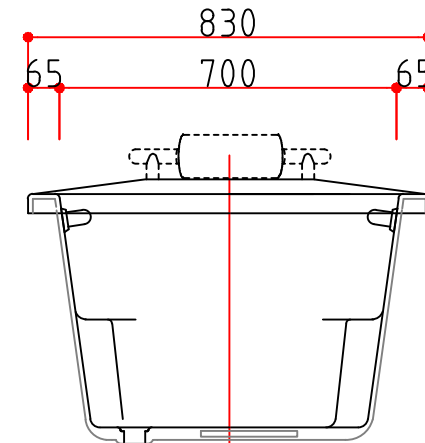

SIDE VIEW

MDF 12t

NOTES

REV NO.

REV 00
REV 01

REV DATE.

2003. 10. 20.
2018. 10. 12.

배수구 변경

PROJECT TITLE

테라

Design

Drawn

Checked

Approved

Scale

DATE

Drawing Title

Drawing No.

1/NON

2003. 10. 20.

TERRA

IBT-1603 Sheet No. L-04

International bathware

■ interQua FACTORY

299-36, WANGNIM-RI SEONGHWAN-EUP, CHEONAN-SI CHUNGCHONGNAM-DO, REPUBLIC OF KOREA