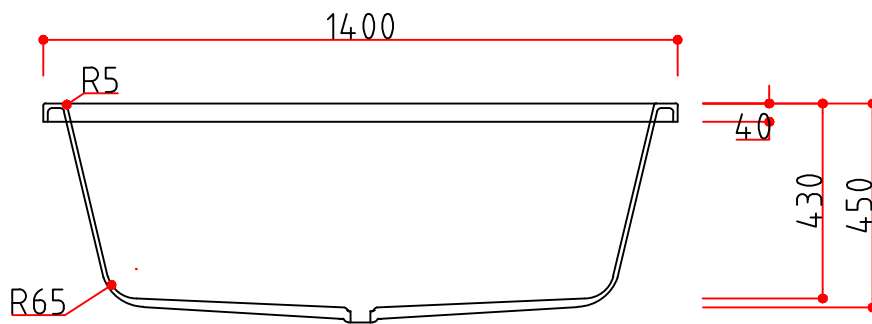

⊕ TOP VIEW

⊕ FRONT VIEW

NOTES	REV. NO.	REV. DATE.	PROJECT TITLE

그라세토_1400

Design	Scale	1/NON
Drawn	DATE	
Checked	Drawing Title	GRASSETTO
Approved	Drawing No.	Sheet No.

interQua FACTORY
 299-36, WANGNIM-RI
 SEONGHWAN-EUP, CHEONAN-SI
 CHUNGCHONGNAM-DO,
 REPUBLIC OF KOREA
 TEL : +82 - 41 - 531 - 7207,8
 FAX : +82 - 41 - 531 - 7209