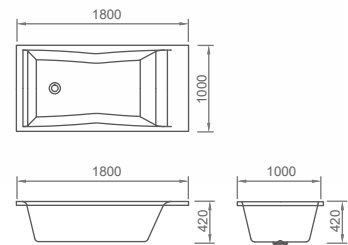

MODEL	ECOCIA
DIMENSION	1800 x 1300 x 440
	1800 x 1200 x 440
CUTTING SIZE	100mm(두 사이즈 동일)
FINISH	GLOSSY WHITE
ETC	-

OPTIONS IN IMAGE

+ 월풀 제트 6구

ECOCIA-II 에코치아-II

Lusso Series

BUILT-IN

MODEL	ECOCIA-II
DIMENSION	1800 x 1100 x 440
CUTTING SIZE	140mm
FINISH	GLOSSY WHITE
ETC	-

+ 월풀 제트 6구

UNO

우노

Lusso Series

BUILT-IN

MODEL	UNO
DIMENSION	1800 x 1000 x 420, 1800 x 900 x 420
	1600 x 1000 x 420, 1600 x 900 x 420
CUTTING SIZE	70mm(1800 x 1000), 120mm(1800 x 900)
	100mm(1600 x 1000, 900)
FINISH	GLOSSY WHITE
ETC	-