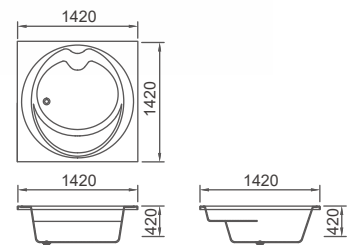

일루쏘

Grazia Series

BUILT-IN

MODEL	ILLUSO
DIMENSION	1800 x 1150 x 420
CUTTING SIZE	30mm
FINISH	GLOSSY WHITE
ETC	-

OPTIONS IN IMAGE

+ 월풀 제트 6구

+ 블로어 10구

OPIMO

오피모

Grazia Series

BUILT-IN

MODEL	OPIMO
DIMENSION	1500 x 1500 x 420
CUTTING SIZE	커팅 불가
FINISH	GLOSSY WHITE
ETC	-

OPTIONS IN IMAGE

+ 월풀 제트 6구

LUNA

루나

Grazia Series

BUILT-IN

MODEL	LUNA
DIMENSION	1420 x 1420 x 420
CUTTING SIZE	커팅 불가
FINISH	GLOSSY WHITE
ETC	-

OPTIONS IN IMAGE

+ 월풀 제트 6구

MARE 마레

Grazia Series

BUILT-IN

MODEL	MARE
DIMENSION	1600 x 1100 x 400
CUTTING SIZE	30mm
FINISH	GLOSSY WHITE
ETC	-

OPTIONS IN IMAGE

+ 월풀 제트 6구

MARE-II 마레-II

Grazia Series

BUILT-IN

MODEL	MARE-II
DIMENSION	1400 x 1100 x 400
CUTTING SIZE	100mm
FINISH	GLOSSY WHITE
ETC	-