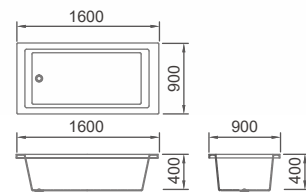

CIMA 씨마

Riposo Series

BUILT-IN

MODEL	CIMA
DIMENSION	1600 x 700 x 380
CUTTING SIZE	50mm
FINISH	GLOSSY WHITE
ETC	-

OPTIONS IN IMAGE

+ 월풀 제트 4구

EROE 에로에

Riposo Series

BUILT-IN

MODEL	EROE
DIMENSION	1700 x 700 x 380 1600 x 700 x 380 1500 x 700 x 380
CUTTING SIZE	130mm(1700 x 700) 100mm(1600 x 700) 커팅 불가(1500 x 700)
FINISH	GLOSSY WHITE
ETC	-

OPTIONS IN IMAGE

NON

SPECCHIO

스페치오

Riposo Series

BUILT-IN

MODEL	SPECCHIO
DIMENSION	1600 x 900 x 400, 1600 x 800 x 400
CUTTING SIZE	60mm(두 제품 동일)
FINISH	GLOSSY WHITE
ETC	-

OPTIONS IN IMAGE

NON

PURO

푸로

Riposo Series

BUILT-IN

MODEL	PURO
DIMENSION	1600 x 750 x 420
CUTTING SIZE	30mm
FINISH	GLOSSY WHITE
ETC	-

OPTIONS IN IMAGE

NON

POPORO

포포로

Riposo Series

BUILT-IN