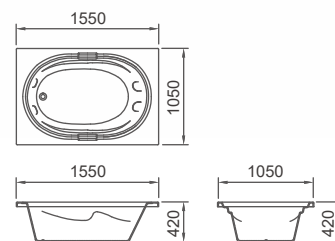

MODEL	MARE
DIMENSION	1600 x 1100 x 400
CUTTING SIZE	30mm
FINISH	GLOSSY WHITE
ETC	-

OPTIONS IN IMAGE

+ 월풀 제트 6구

MARE-II 마레-II

Grazia Series

BUILT-IN

MODEL	MARE-II
DIMENSION	1400 x 1100 x 400
CUTTING SIZE	100mm
FINISH	GLOSSY WHITE
ETC	-

OPTIONS IN IMAGE

+ 월풀 제트 6구

CUORE

쿠오레

Grazia Series

BUILT-IN

MODEL	CUORE
DIMENSION	1550 x 1050 x 420
CUTTING SIZE	30mm
FINISH	GLOSSY WHITE
ETC	-

OPTIONS IN IMAGE

+ 월풀 제트 6구

+ 블로어 7구

FIRENZE

피렌체

Grazia Series

BUILT-IN

MODEL	FIRENZE
DIMENSION	1800 x 800 x 420
CUTTING SIZE	200mm
FINISH	GLOSSY WHITE
ETC	-

OPTIONS IN IMAGE

+ 월풀 제트 6구

+ 목받침 B형 1세트

+ 손잡이 F형 1세트

ANIMA

아니마

Grazia Series

BUILT-IN

MODEL	ANIMA
DIMENSION	1700 x 750 x 420
CUTTING SIZE	40mm
FINISH	GLOSSY WHITE
ETC	-