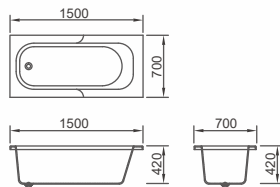

BUILT-IN

MODEL	EROE
DIMENSION	1700 x 700 x 380 1600 x 700 x 380 1500 x 700 x 380
CUTTING SIZE	130mm(1700 x 700) 100mm(1600 x 700) 커팅 불가(1500 x 700)
FINISH	GLOSSY WHITE
ETC	-

OPTIONS IN IMAGE

NON

SPECCHIO

스페치오

Riposo Series

BUILT-IN

MODEL	SPECCHIO
DIMENSION	1600 x 900 x 400, 1600 x 800 x 400
CUTTING SIZE	60mm(두 제품 동일)
FINISH	GLOSSY WHITE
ETC	-

OPTIONS IN IMAGE

NON

PURO

푸로

Riposo Series

BUILT-IN

MODEL	PURO
DIMENSION	1600 x 750 x 420
CUTTING SIZE	30mm
FINISH	GLOSSY WHITE
ETC	-

OPTIONS IN IMAGE

NON

POPORO

포포로

Riposo Series

BUILT-IN

MODEL	POPORO
DIMENSION	1500 x 700 x 420
CUTTING SIZE	60mm
FINISH	GLOSSY WHITE
ETC	-

OPTIONS IN IMAGE

NON

PICCOLO

피콜로

Riposo Series

BUILT-IN

MODEL	PICCOLO
DIMENSION	1000 x 800 x 450
CUTTING SIZE	20mm
FINISH	GLOSSY WHITE
ETC	에이프런 사용 불가