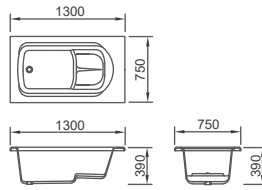

Riposo Series

BUILT-IN

MODEL	SPECCHIO
DIMENSION	1600 x 900 x 400, 1600 x 800 x 400
CUTTING SIZE	60mm(두 제품 동일)
FINISH	GLOSSY WHITE
ETC	-

OPTIONS IN IMAGE

NON

PURO

푸로

Riposo Series

BUILT-IN

MODEL	PURO
DIMENSION	1600 x 750 x 420
CUTTING SIZE	30mm
FINISH	GLOSSY WHITE
ETC	-

OPTIONS IN IMAGE

NON

POPORO

포포로

Riposo Series

BUILT-IN

MODEL	POPORO
DIMENSION	1500 x 700 x 420
CUTTING SIZE	60mm
FINISH	GLOSSY WHITE
ETC	-

OPTIONS IN IMAGE

NON

PICCOLO

피콜로

Riposo Series

BUILT-IN

MODEL	PICCOLO
DIMENSION	1000 x 800 x 450
CUTTING SIZE	20mm
FINISH	GLOSSY WHITE
ETC	에이프런 사용 불가

OPTIONS IN IMAGE

NON

STELLA

스텔라

Riposo Series

BUILT-IN

MODEL	STELLA
DIMENSION	1300 x 750 x 390
CUTTING SIZE	100mm
FINISH	GLOSSY WHITE
ETC	-

OPTIONS IN IMAGE