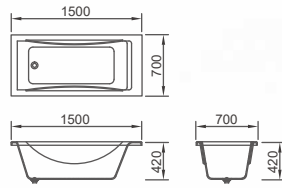

TOSCANA

토스카나

Riposo Series

BUILT-IN

MODEL	TOSCANA
DIMENSION	1800 x 750 x 400, 1700 x 750 x 400 1600 x 750 x 400, 1500 x 750 x 400 1400 x 750 x 400
CUTTING SIZE	120mm(1800 x 750), 120mm(1700 x 750) 90mm(1600 x 750), 50mm(1500 x 750) 50mm(1400 x 750)
FINISH	GLOSSY WHITE, MATT WHITE
ETC	-

OPTIONS IN IMAGE

NON

TOSCANA-W

토스카나-W

Riposo Series

BUILT-IN

MODEL	TOSCANA-W
DIMENSION	2000 × 800 × 420, 1800 × 800 × 420, 1700 × 800 × 420, 1600 × 800 × 420, 1500 × 800 × 420, 1400 × 800 × 420
CUTTING SIZE	300mm(2000 × 800), 100mm(1800 × 800) 200mm(1700 × 800), 100mm(1600 × 800) 권장하지 않음(1500 × 800), 70mm(1400 × 800)
FINISH	GLOSSY WHITE
ETC	-

OPTIONS IN IMAGE

NON

TOSCANA-N

토스카나-N

Riposo Series

BUILT-IN

MODEL	TOSCANA-N
DIMENSION	1700 x 700 x 380, 1600 x 700 x 380 1500 x 700 x 380
CUTTING SIZE	150mm(1700 x 700), 50mm(1600 x 700), 150mm(1500 x 700)
FINISH	GLOSSY WHITE
ETC	-

OPTIONS IN IMAGE

NON

CALDO

칼도

Riposo Series

BUILT-IN

MODEL	CALDO
DIMENSION	1500 x 700 x 420
CUTTING SIZE	100mm
FINISH	GLOSSY WHITE
ETC	-

OPTIONS IN IMAGE