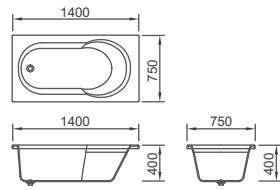

MODEL	POPORO
DIMENSION	1500 x 700 x 420
CUTTING SIZE	60mm
FINISH	GLOSSY WHITE
ETC	-

OPTIONS IN IMAGE

NON

PICCOLO

피콜로

Riposo Series

BUILT-IN

MODEL	PICCOLO
DIMENSION	1000 x 800 x 450
CUTTING SIZE	20mm
FINISH	GLOSSY WHITE
ETC	에이프런 사용 불가

OPTIONS IN IMAGE

NON

STELLA

스텔라

Riposo Series

BUILT-IN

MODEL	STELLA
DIMENSION	1300 x 750 x 390
CUTTING SIZE	100mm
FINISH	GLOSSY WHITE
ETC	-

OPTIONS IN IMAGE

NON

MINOU

미누

Riposo Series

BUILT-IN

MODEL	MINOU
DIMENSION	1120 x 750 x 400
CUTTING SIZE	50mm
FINISH	GLOSSY WHITE
ETC	-

OPTIONS IN IMAGE

NON

RUCE 루체

Riposo Series

BUILT-IN

MODEL	RUCE
DIMENSION	1400 x 750 x 400
CUTTING SIZE	50mm
FINISH	GLOSSY WHITE
ETC	-

OPTIONS IN IMAGE

NON

IB-1616

Riposo Series