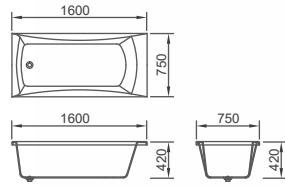

BUILT-IN

MODEL	EROE
DIMENSION	1700 x 700 x 380 1600 x 700 x 380 1500 x 700 x 380
CUTTING SIZE	130mm(1700 x 700) 100mm(1600 x 700) 커팅 불가(1500 x 700)
FINISH	GLOSSY WHITE
ETC	-

OPTIONS IN IMAGE

NON

SPECCHIO

스페치오

Riposo Series

BUILT-IN

MODEL	SPECCHIO
DIMENSION	1600 x 900 x 400, 1600 x 800 x 400
CUTTING SIZE	60mm(두 제품 동일)
FINISH	GLOSSY WHITE
ETC	-

OPTIONS IN IMAGE

NON

PURO

푸로

Riposo Series

BUILT-IN

MODEL	PURO
DIMENSION	1600 x 750 x 420
CUTTING SIZE	30mm
FINISH	GLOSSY WHITE
ETC	-

OPTIONS IN IMAGE

NON

POPORO

포포로

Riposo Series

BUILT-IN

MODEL	POPORO
DIMENSION	1500 x 700 x 420
CUTTING SIZE	60mm
FINISH	GLOSSY WHITE
ETC	-

OPTIONS IN IMAGE

NON

PICCOLO

피콜로

Riposo Series

BUILT-IN

MODEL	PICCOLO
DIMENSION	1000 x 800 x 450
CUTTING SIZE	20mm
FINISH	GLOSSY WHITE
ETC	에이프런 사용 불가