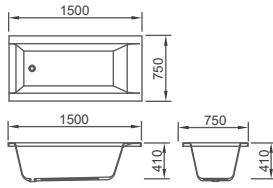

RUCE 루체

Riposo Series

BUILT-IN

MODEL	RUCE
DIMENSION	1400 x 750 x 400
CUTTING SIZE	50mm
FINISH	GLOSSY WHITE
ETC	-

OPTIONS IN IMAGE

NON

IB-1616

Riposo Series

BUILT-IN

MODEL	IB-1616
DIMENSION	1530 x 750 x 420 1630 x 750 x 420
FINISH	GLOSSY WHITE
ETC	특판 전용 제품

OPTIONS IN IMAGE

NON

IB-1506

Riposo Series

BUILT-IN

MODEL	IB-1506
DIMENSION	1530 x 750 x 410 1630 x 750 x 410 1630 x 800 x 410
FINISH	GLOSSY WHITE
ETC	특판 전용 제품