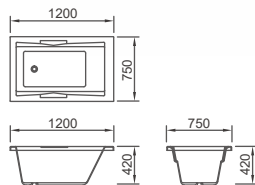

OPTIONS IN IMAGE

NON

TOSCANA-N

토스카나-N

Riposo Series

BUILT-IN

MODEL	TOSCANA-N
DIMENSION	1700 x 700 x 380, 1600 x 700 x 380 1500 x 700 x 380
CUTTING SIZE	150mm(1700 x 700), 50mm(1600 x 700), 150mm(1500 x 700)
FINISH	GLOSSY WHITE
ETC	-

OPTIONS IN IMAGE

NON

CALDO

칼도

Riposo Series

BUILT-IN

MODEL	CALDO
DIMENSION	1500 x 700 x 420
CUTTING SIZE	100mm
FINISH	GLOSSY WHITE
ETC	-

OPTIONS IN IMAGE

NON

LUCY

루시

Riposo Series

BUILT-IN

MODEL	LUCY
DIMENSION	1200 x 750 x 420
CUTTING SIZE	50mm
FINISH	GLOSSY WHITE
ETC	-

OPTIONS IN IMAGE

NON