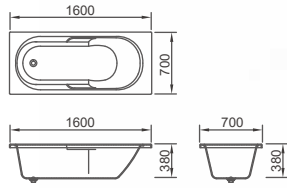

OPTIONS IN IMAGE

NON

CALDO

칼도

Riposo Series

BUILT-IN

MODEL	CALDO
DIMENSION	1500 x 700 x 420
CUTTING SIZE	100mm
FINISH	GLOSSY WHITE
ETC	-

OPTIONS IN IMAGE

NON

LUCY

루시

Riposo Series

BUILT-IN

MODEL	LUCY
DIMENSION	1200 x 750 x 420
CUTTING SIZE	50mm
FINISH	GLOSSY WHITE
ETC	-

OPTIONS IN IMAGE

NON

CIMA 씨마

Riposo Series

BUILT-IN

MODEL	CIMA
DIMENSION	1600 x 700 x 380
CUTTING SIZE	50mm
FINISH	GLOSSY WHITE
ETC	-

OPTIONS IN IMAGE

+ 월풀 제트 4구

EROE 에로에

Riposo Series

BUILT-IN

MODEL	EROE
DIMENSION	1700 x 700 x 380 1600 x 700 x 380 1500 x 700 x 380
CUTTING SIZE	130mm(1700 x 700) 100mm(1600 x 700) 커팅 불가(1500 x 700)
FINISH	GLOSSY WHITE
ETC	-

OPTIONS IN IMAGE

NON

SPECCHIO

스페치오