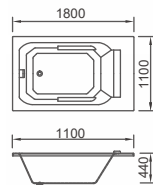

MODEL	ECOCIA
DIMENSION	1800 x 1300 x 440
	1800 x 1200 x 440
CUTTING SIZE	100mm(두 사이즈 동일)
FINISH	GLOSSY WHITE
ETC	-

OPTIONS IN IMAGE

+ 월풀 제트 6구

ECOCIA-II 에코치아-II

Lusso Series

BUILT-IN

MODEL	ECOCIA-II
DIMENSION	1800 x 1100 x 440
CUTTING SIZE	140mm
FINISH	GLOSSY WHITE
ETC	-

OPTIONS IN IMAGE

+ 월풀 제트 6구

PACE

파체

Lusso Series

BUILT-IN

MODEL	PACE
DIMENSION	1800 x 1200 x 420
	1800 x 1100 x 420
CUTTING SIZE	150mm(두 사이즈 동일)
FINISH	GLOSSY WHITE
ETC	-

OPTIONS IN IMAGE