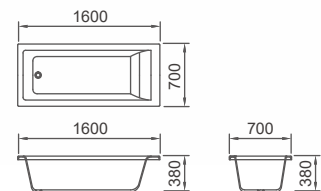

OPTIONS IN IMAGE

NON

TOSCANA-W

토스카나-W

Riposo Series

BUILT-IN

MODEL	TOSCANA-W
DIMENSION	2000 × 800 × 420, 1800 × 800 × 420, 1700 × 800 × 420, 1600 × 800 × 420, 1500 × 800 × 420, 1400 × 800 × 420
CUTTING SIZE	300mm(2000 × 800), 100mm(1800 × 800) 200mm(1700 × 800), 100mm(1600 × 800) 권장하지 않음(1500 × 800), 70mm(1400 × 800)
FINISH	GLOSSY WHITE
ETC	-

OPTIONS IN IMAGE

NON

TOSCANA-N

토스카나-N

Riposo Series

BUILT-IN

MODEL	TOSCANA-N
DIMENSION	1700 x 700 x 380, 1600 x 700 x 380 1500 x 700 x 380
CUTTING SIZE	150mm(1700 x 700), 50mm(1600 x 700), 150mm(1500 x 700)
FINISH	GLOSSY WHITE
ETC	-

OPTIONS IN IMAGE

NON

CALDO

칼도

Riposo Series

BUILT-IN

MODEL	CALDO
DIMENSION	1500 x 700 x 420
CUTTING SIZE	100mm
FINISH	GLOSSY WHITE
ETC	-

OPTIONS IN IMAGE