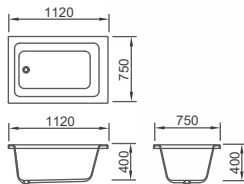

BUILT-IN

MODEL	PURO
DIMENSION	1600 x 750 x 420
CUTTING SIZE	30mm
FINISH	GLOSSY WHITE
ETC	-

OPTIONS IN IMAGE

NON

POPORO

포포로

Riposo Series

BUILT-IN

MODEL	POPORO
DIMENSION	1500 x 700 x 420
CUTTING SIZE	60mm
FINISH	GLOSSY WHITE
ETC	-

OPTIONS IN IMAGE

NON

PICCOLO

피콜로

Riposo Series

BUILT-IN

MODEL	PICCOLO
DIMENSION	1000 x 800 x 450
CUTTING SIZE	20mm
FINISH	GLOSSY WHITE
ETC	에이프런 사용 불가

OPTIONS IN IMAGE

NON

STELLA

스텔라

Riposo Series

BUILT-IN

MODEL	STELLA
DIMENSION	1300 x 750 x 390
CUTTING SIZE	100mm
FINISH	GLOSSY WHITE
ETC	-

OPTIONS IN IMAGE

NON

MINOU

미누

Riposo Series

BUILT-IN

MODEL	MINOU
DIMENSION	1120 x 750 x 400
CUTTING SIZE	50mm
FINISH	GLOSSY WHITE
ETC	-

OPTIONS IN IMAGE

NON