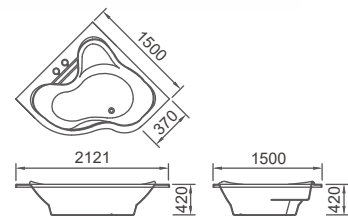

MODEL	ECOCIA
DIMENSION	1800 x 1300 x 440
	1800 x 1200 x 440
CUTTING SIZE	100mm(두 사이즈 동일)
FINISH	GLOSSY WHITE
ETC	-

OPTIONS IN IMAGE

+ 월풀 제트 6구

ECOCIA-II 에코치아-II

Lusso Series

BUILT-IN

MODEL	ECOCIA-II
DIMENSION	1800 x 1100 x 440
CUTTING SIZE	140mm
FINISH	GLOSSY WHITE
ETC	-

AMANTE

아망테

Grazia Series

BUILT-IN

MODEL	AMANTE
DIMENSION	1700 x 1200 x 420
CUTTING SIZE	30mm
FINISH	GLOSSY WHITE
ETC	-

OPTIONS IN IMAGE

+ 월풀 제트 6구

ILLUSO

일루쏘

Grazia Series

BUILT-IN

MODEL	ILLUSO
DIMENSION	1800 x 1150 x 420
CUTTING SIZE	30mm
FINISH	GLOSSY WHITE
ETC	-

OPTIONS IN IMAGE

+ 월풀 제트 6구

+ 블로어 10구

OPIMO

오피모

Grazia Series

BUILT-IN

MODEL	OPIMO
DIMENSION	1500 x 1500 x 420
CUTTING SIZE	커팅 불가
FINISH	GLOSSY WHITE
ETC	-

OPTIONS IN IMAGE

+ 월풀 제트 6구

LUNA

루나