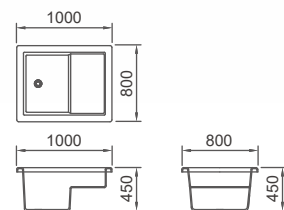

BUILT-IN

MODEL	PURO
DIMENSION	1600 x 750 x 420
CUTTING SIZE	30mm
FINISH	GLOSSY WHITE
ETC	-

OPTIONS IN IMAGE

NON

POPORO

포포로

Riposo Series

BUILT-IN

MODEL	POPORO
DIMENSION	1500 x 700 x 420
CUTTING SIZE	60mm
FINISH	GLOSSY WHITE
ETC	-

OPTIONS IN IMAGE

NON

PICCOLO

피콜로

Riposo Series

BUILT-IN

MODEL	PICCOLO
DIMENSION	1000 x 800 x 450
CUTTING SIZE	20mm
FINISH	GLOSSY WHITE
ETC	에이프런 사용 불가

OPTIONS IN IMAGE

NON

STELLA

스텔라

Riposo Series

BUILT-IN

MODEL	STELLA
DIMENSION	1300 x 750 x 390
CUTTING SIZE	100mm
FINISH	GLOSSY WHITE
ETC	-

OPTIONS IN IMAGE