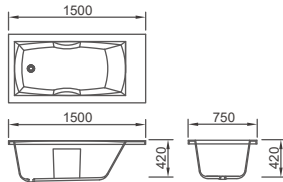

IB-1507

Riposo Series