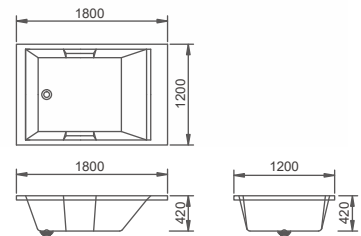

MODEL	ECOCIA
DIMENSION	1800 x 1300 x 440
	1800 x 1200 x 440
CUTTING SIZE	100mm(두 사이즈 동일)
FINISH	GLOSSY WHITE
ETC	-

OPTIONS IN IMAGE

+ 월풀 제트 6구

ECOCIA-II 에코치아-II

Lusso Series

BUILT-IN

MODEL	ECOCIA-II
DIMENSION	1800 x 1100 x 440
CUTTING SIZE	140mm
FINISH	GLOSSY WHITE
ETC	-

OPTIONS IN IMAGE

+ 월풀 제트 6구

PACE

파체

Lusso Series

BUILT-IN

MODEL	PACE
DIMENSION	1800 x 1200 x 420
	1800 x 1100 x 420
CUTTING SIZE	150mm(두 사이즈 동일)
FINISH	GLOSSY WHITE
ETC	-

OPTIONS IN IMAGE

+ 월풀 제트 6구

UNO

우노

Lusso Series

BUILT-IN

MODEL	UNO
DIMENSION	1800 x 1000 x 420, 1800 x 900 x 420
	1600 x 1000 x 420, 1600 x 900 x 420
CUTTING SIZE	70mm(1800 x 1000), 120mm(1800 x 900)
	100mm(1600 x 1000, 900)
FINISH	GLOSSY WHITE
ETC	-