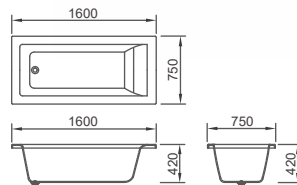

NON

MINOU

미누

Riposo Series

BUILT-IN

MODEL	MINOU
DIMENSION	1120 x 750 x 400
CUTTING SIZE	50mm
FINISH	GLOSSY WHITE
ETC	-

OPTIONS IN IMAGE

NON

RUCE 루체

Riposo Series

BUILT-IN

MODEL	RUCE
DIMENSION	1400 x 750 x 400
CUTTING SIZE	50mm
FINISH	GLOSSY WHITE
ETC	-

OPTIONS IN IMAGE

NON

IB-1616

Riposo Series

BUILT-IN

MODEL	IB-1616
DIMENSION	1530 x 750 x 420 1630 x 750 x 420
FINISH	GLOSSY WHITE
ETC	특판 전용 제품

OPTIONS IN IMAGE

NON

IB-1506

Riposo Series

BUILT-IN

MODEL	IB-1506
DIMENSION	1530 x 750 x 410 1630 x 750 x 410 1630 x 800 x 410
FINISH	GLOSSY WHITE
ETC	특판 전용 제품