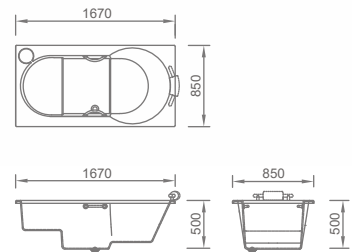

MODEL	ECOCIA
DIMENSION	1800 x 1300 x 440
	1800 x 1200 x 440
CUTTING SIZE	100mm(두 사이즈 동일)
FINISH	GLOSSY WHITE
ETC	-

OPTIONS IN IMAGE

+ 월풀 제트 6구

ECOCIA-II 에코치아-II

Lusso Series

BUILT-IN

MODEL	ECOCIA-II
DIMENSION	1800 x 1100 x 440
CUTTING SIZE	140mm
FINISH	GLOSSY WHITE
ETC	-

+ 월풀 제트 6구

UNO

우노

Lusso Series

BUILT-IN

MODEL	UNO
DIMENSION	1800 x 1000 x 420, 1800 x 900 x 420
	1600 x 1000 x 420, 1600 x 900 x 420
CUTTING SIZE	70mm(1800 x 1000), 120mm(1800 x 900)
	100mm(1600 x 1000, 900)
FINISH	GLOSSY WHITE
ETC	-

OPTIONS IN IMAGE

+ 월풀 제트 6구

ATTRARRE

아뜨라레

Lusso Series

BUILT-IN

MODEL ATTRARRE
 DIMENSION 1670 x 850 x 500
 FINISH GLOSSY WHITE
 ETC 에이프런 사용 불가

OPTIONS IN IMAGE