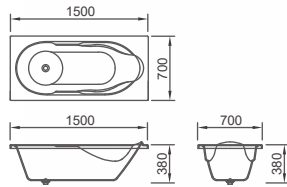

NON

LUCY

루시

Riposo Series

BUILT-IN

MODEL	LUCY
DIMENSION	1200 x 750 x 420
CUTTING SIZE	50mm
FINISH	GLOSSY WHITE
ETC	-

OPTIONS IN IMAGE

NON

CIMA 씨마

Riposo Series

BUILT-IN

MODEL	CIMA
DIMENSION	1600 x 700 x 380
CUTTING SIZE	50mm
FINISH	GLOSSY WHITE
ETC	-

OPTIONS IN IMAGE

+ 월풀 제트 4구

EROE 에로에

Riposo Series

BUILT-IN

MODEL	EROE
DIMENSION	1700 x 700 x 380 1600 x 700 x 380 1500 x 700 x 380
CUTTING SIZE	130mm(1700 x 700) 100mm(1600 x 700) 커팅 불가(1500 x 700)
FINISH	GLOSSY WHITE
ETC	-

OPTIONS IN IMAGE

NON

SPECCHIO

스페치오

Riposo Series

BUILT-IN

MODEL	SPECCHIO
DIMENSION	1600 x 900 x 400, 1600 x 800 x 400
CUTTING SIZE	60mm(두 제품 동일)
FINISH	GLOSSY WHITE
ETC	-

OPTIONS IN IMAGE

NON

PURO

푸로

Riposo Series