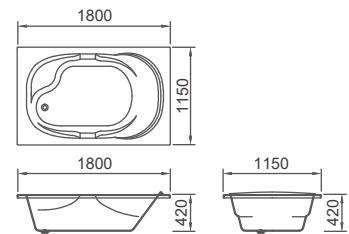

MODEL	ECOCIA
DIMENSION	1800 x 1300 x 440
	1800 x 1200 x 440
CUTTING SIZE	100mm(두 사이즈 동일)
FINISH	GLOSSY WHITE
ETC	-

OPTIONS IN IMAGE

+ 월풀 제트 6구

ECOCIA-II 에코치아-II

Lusso Series

BUILT-IN

MODEL	ECOCIA-II
DIMENSION	1800 x 1100 x 440
CUTTING SIZE	140mm
FINISH	GLOSSY WHITE
ETC	-

AMANTE

아망테

Grazia Series

BUILT-IN

MODEL	AMANTE
DIMENSION	1700 x 1200 x 420
CUTTING SIZE	30mm
FINISH	GLOSSY WHITE
ETC	-

OPTIONS IN IMAGE

+ 월풀 제트 6구

ILLUSO

일루쏘

Grazia Series

BUILT-IN

MODEL	ILLUSO
DIMENSION	1800 x 1150 x 420
CUTTING SIZE	30mm
FINISH	GLOSSY WHITE
ETC	-

OPTIONS IN IMAGE

+ 월풀 제트 6구

+ 블로어 10구

OPIMO