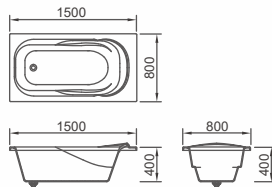

MODEL	ECOCIA
DIMENSION	1800 x 1300 x 440
	1800 x 1200 x 440
CUTTING SIZE	100mm(두 사이즈 동일)
FINISH	GLOSSY WHITE
ETC	-

OPTIONS IN IMAGE

+ 월풀 제트 6구

ECOCIA-II 에코치아-II

Lusso Series

BUILT-IN

MODEL	ECOCIA-II
DIMENSION	1800 x 1100 x 440
CUTTING SIZE	140mm
FINISH	GLOSSY WHITE
ETC	-

OPTIONS IN IMAGE

+ 월풀 제트 4구

+ 블로어 8구

AMICO

아미코

Riposo Series

BUILT-IN

MODEL	AMICO
DIMENSION	1300 x 1300 x 420
CUTTING SIZE	커팅 불가
FINISH	GLOSSY WHITE
ETC	-

OPTIONS IN IMAGE

+ 월풀 제트 6구

SERENO

세레노

Riposo Series

BUILT-IN

MODEL	SERENO
DIMENSION	1600 x 750 x 400
CUTTING SIZE	50mm
FINISH	GLOSSY WHITE
ETC	-

OPTIONS IN IMAGE

+ 월풀 제트 6구

BENTO

벤토

Riposo Series

BUILT-IN

MODEL	BENTO
DIMENSION	1500 x 800 x 400
CUTTING SIZE	40mm
FINISH	GLOSSY WHITE
ETC	-

OPTIONS IN IMAGE

+ 월풀 제트 6구