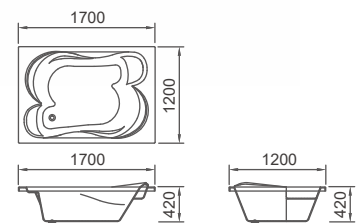

MODEL	ECOCIA
DIMENSION	1800 x 1300 x 440
	1800 x 1200 x 440
CUTTING SIZE	100mm(두 사이즈 동일)
FINISH	GLOSSY WHITE
ETC	-

OPTIONS IN IMAGE

+ 월풀 제트 6구

ECOCIA-II 에코치아-II

Lusso Series

BUILT-IN

MODEL	ECOCIA-II
DIMENSION	1800 x 1100 x 440
CUTTING SIZE	140mm
FINISH	GLOSSY WHITE
ETC	-

AMANTE

아망테

Grazia Series

BUILT-IN

MODEL	AMANTE
DIMENSION	1700 x 1200 x 420
CUTTING SIZE	30mm
FINISH	GLOSSY WHITE
ETC	-

OPTIONS IN IMAGE

+ 월풀 제트 6구

ILLUSO

일루쏘

Grazia Series

BUILT-IN

MODEL	ILLUSO
DIMENSION	1800 x 1150 x 420
CUTTING SIZE	30mm
FINISH	GLOSSY WHITE
ETC	-

OPTIONS IN IMAGE

+ 월풀 제트 6구

+ 블로어 10구

OPIMO

오피모

Grazia Series

BUILT-IN

MODEL	OPIMO
DIMENSION	1500 x 1500 x 420
CUTTING SIZE	커팅 불가
FINISH	GLOSSY WHITE
ETC	-

OPTIONS IN IMAGE

+ 월풀 제트 6구

LUNA

루나