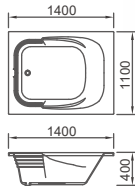

오피모

Grazia Series

BUILT-IN

MODEL	OPIMO
DIMENSION	1500 x 1500 x 420
CUTTING SIZE	커팅 불가
FINISH	GLOSSY WHITE
ETC	-

OPTIONS IN IMAGE

+ 월풀 제트 6구

LUNA

루나

Grazia Series

BUILT-IN

MODEL	LUNA
DIMENSION	1420 x 1420 x 420
CUTTING SIZE	커팅 불가
FINISH	GLOSSY WHITE
ETC	-

OPTIONS IN IMAGE

+ 월풀 제트 6구

MARE 마레

Grazia Series

BUILT-IN

MODEL	MARE
DIMENSION	1600 x 1100 x 400
CUTTING SIZE	30mm
FINISH	GLOSSY WHITE
ETC	-

OPTIONS IN IMAGE

+ 월풀 제트 6구

MARE-II 마레-II

Grazia Series

BUILT-IN

MODEL	MARE-II
DIMENSION	1400 x 1100 x 400
CUTTING SIZE	100mm
FINISH	GLOSSY WHITE
ETC	-

OPTIONS IN IMAGE

+ 월풀 제트 6구

CUORE

쿠오레

Grazia Series

BUILT-IN

MODEL	CUORE
DIMENSION	1550 x 1050 x 420
CUTTING SIZE	30mm
FINISH	GLOSSY WHITE
ETC	-

OPTIONS IN IMAGE