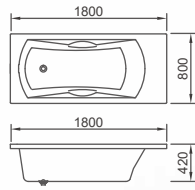

MODEL	MARE
DIMENSION	1600 x 1100 x 400
CUTTING SIZE	30mm
FINISH	GLOSSY WHITE
ETC	-

OPTIONS IN IMAGE

+ 월풀 제트 6구

MARE-II 마레-II

Grazia Series

BUILT-IN

MODEL	MARE-II
DIMENSION	1400 x 1100 x 400
CUTTING SIZE	100mm
FINISH	GLOSSY WHITE
ETC	-

OPTIONS IN IMAGE

+ 월풀 제트 6구

CUORE

쿠오레

Grazia Series

BUILT-IN

MODEL	CUORE
DIMENSION	1550 x 1050 x 420
CUTTING SIZE	30mm
FINISH	GLOSSY WHITE
ETC	-

OPTIONS IN IMAGE

+ 월풀 제트 6구

+ 블로어 7구

FIRENZE

피렌체

Grazia Series

BUILT-IN

MODEL	FIRENZE
DIMENSION	1800 x 800 x 420
CUTTING SIZE	200mm
FINISH	GLOSSY WHITE
ETC	-

OPTIONS IN IMAGE

+ 월풀 제트 6구

+ 목받침 B형 1세트

+ 손잡이 F형 1세트

ANIMA

아니마

Grazia Series

BUILT-IN

MODEL	ANIMA
DIMENSION	1700 x 750 x 420
CUTTING SIZE	40mm
FINISH	GLOSSY WHITE
ETC	-