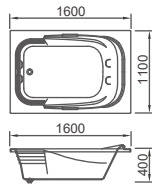

일루쏘

Grazia Series

BUILT-IN

MODEL	ILLUSO
DIMENSION	1800 x 1150 x 420
CUTTING SIZE	30mm
FINISH	GLOSSY WHITE
ETC	-

OPTIONS IN IMAGE

+ 월풀 제트 6구

+ 블로어 10구

OPIMO

오피모

Grazia Series

BUILT-IN

MODEL	OPIMO
DIMENSION	1500 x 1500 x 420
CUTTING SIZE	커팅 불가
FINISH	GLOSSY WHITE
ETC	-

OPTIONS IN IMAGE

+ 월풀 제트 6구

LUNA

루나

Grazia Series

BUILT-IN

MODEL	LUNA
DIMENSION	1420 x 1420 x 420
CUTTING SIZE	커팅 불가
FINISH	GLOSSY WHITE
ETC	-

OPTIONS IN IMAGE

+ 월풀 제트 6구

MARE 마레

Grazia Series

BUILT-IN

MODEL	MARE
DIMENSION	1600 x 1100 x 400
CUTTING SIZE	30mm
FINISH	GLOSSY WHITE
ETC	-

OPTIONS IN IMAGE

+ 월풀 제트 6구

MARE-II 마레-II

Grazia Series

BUILT-IN

MODEL	MARE-II
DIMENSION	1400 x 1100 x 400
CUTTING SIZE	100mm
FINISH	GLOSSY WHITE
ETC	-